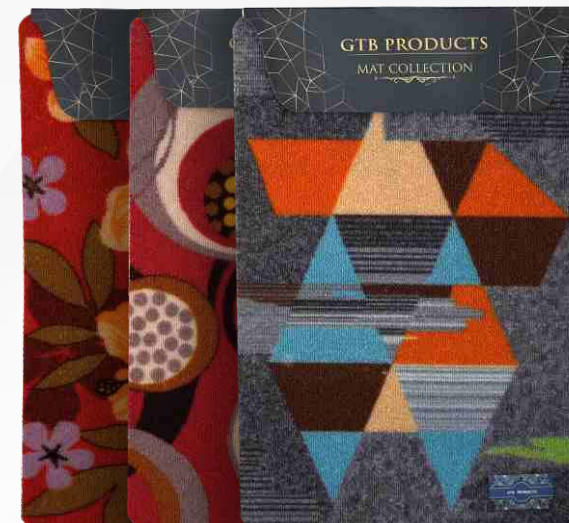

POLYESTER PP MATS

CHINA NO. 3 CARPET

Description: Polyester Tufted
Size: 40 X 60cm, 45 X 75cm