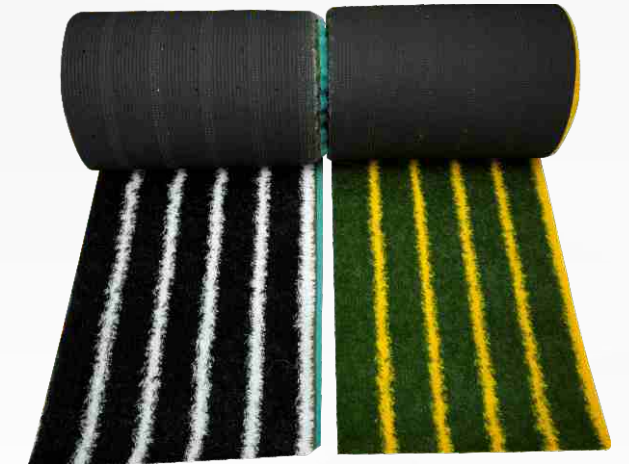

STRIPE ARTIFICIAL GRASS

Description: PVC
Thickness: 35mm
Size: 0.6 X 25M & 1.2 X 25M
Colours: Yellow/Green, Red/Black,
White/Black