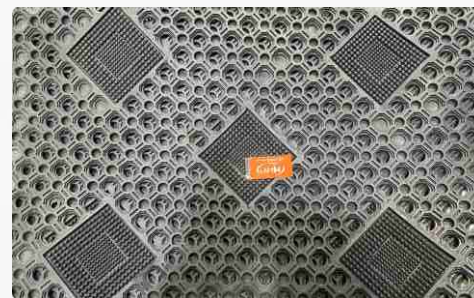

HOLLOW STUD

Description: Rubber
Size : 38 X 58cm