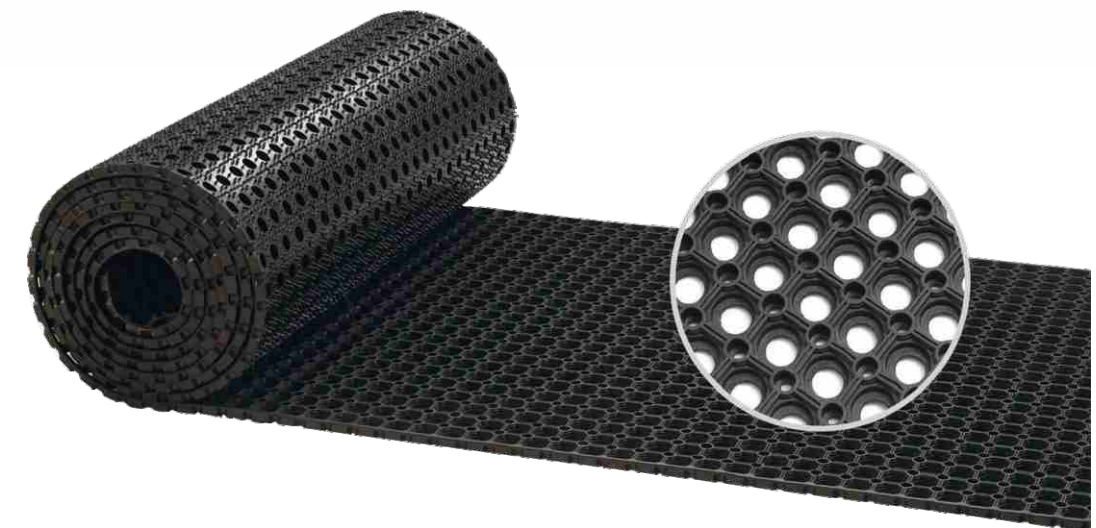

HOLLOW ROLLS

Description: Rubber
Size: 100 X 750cm, 100 X 900cm