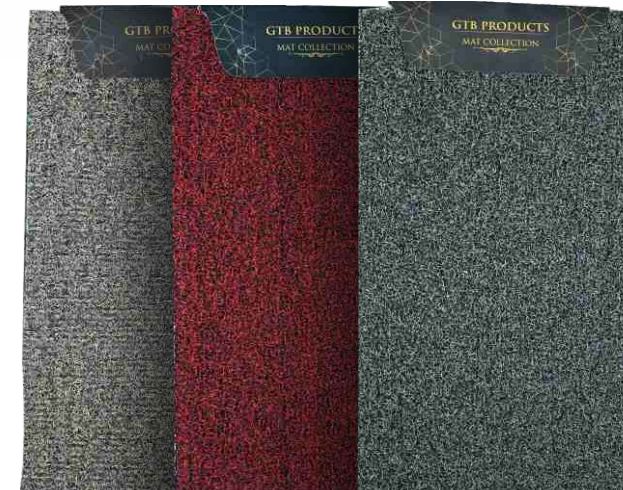

CHINA KANTA

Description: PVC
Size: 38 X 58cm