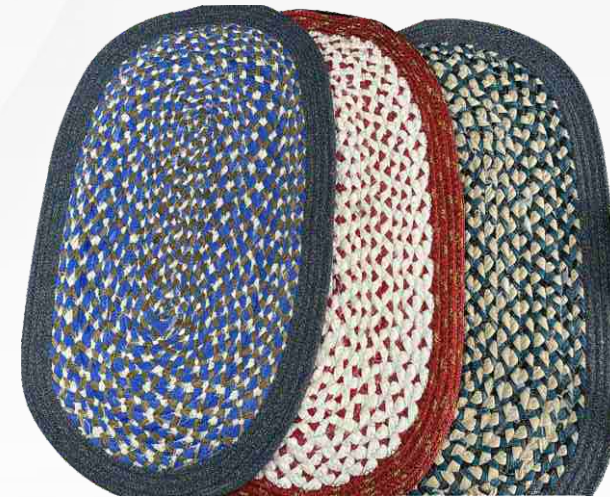

## HANDLOOM MATS

Description: Polyester Tufted  
Size: -

Description: Polyester tufted  
Size: -

Thickness : 20mm, 35mm  
Size: -

Description: Polyester tufted  
Size: -

## HANDLOOM MATS

Description: Polyester tufted  
Size : 45 X 70cm