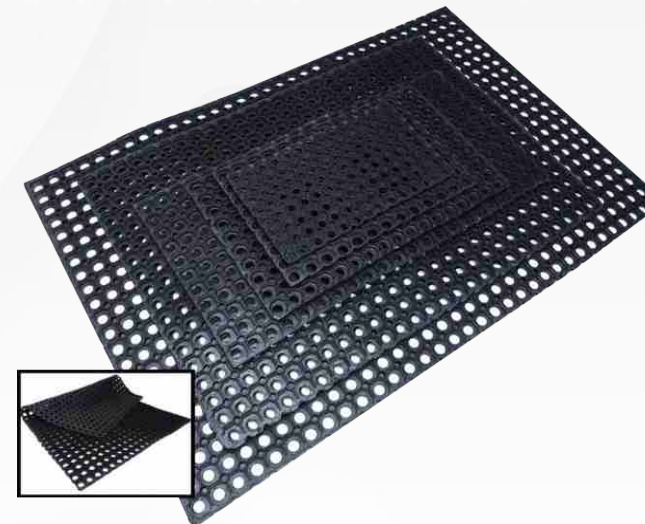

### SNS

Description: Rubber  
Size: 40 X 60cm, 45 X 75cm

PVC & RUBBER  
MATS

**JUTE MAT INDIAN**

Description: Jute  
Size: 40 X 60cm

PVC & RUBBER  
MATS

**HOLLOW LOCAL**

Description: Polyester Tufted  
Size: 40 X 60cm, 45 X 75cm  
50 X 100cm, 100 X 150cm