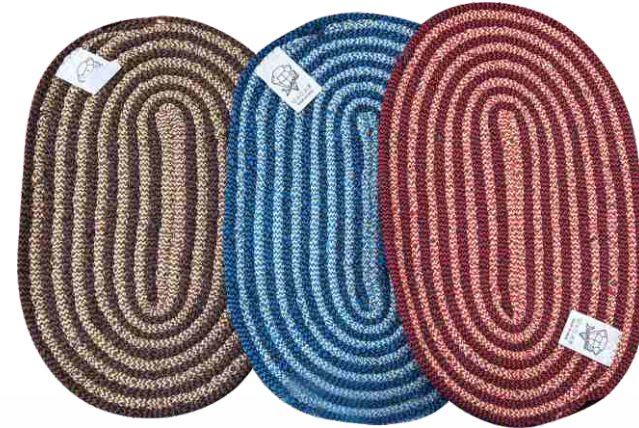

DIAMOND JALEBI

Description: Polyester tufted
Size: 33 X 55cm